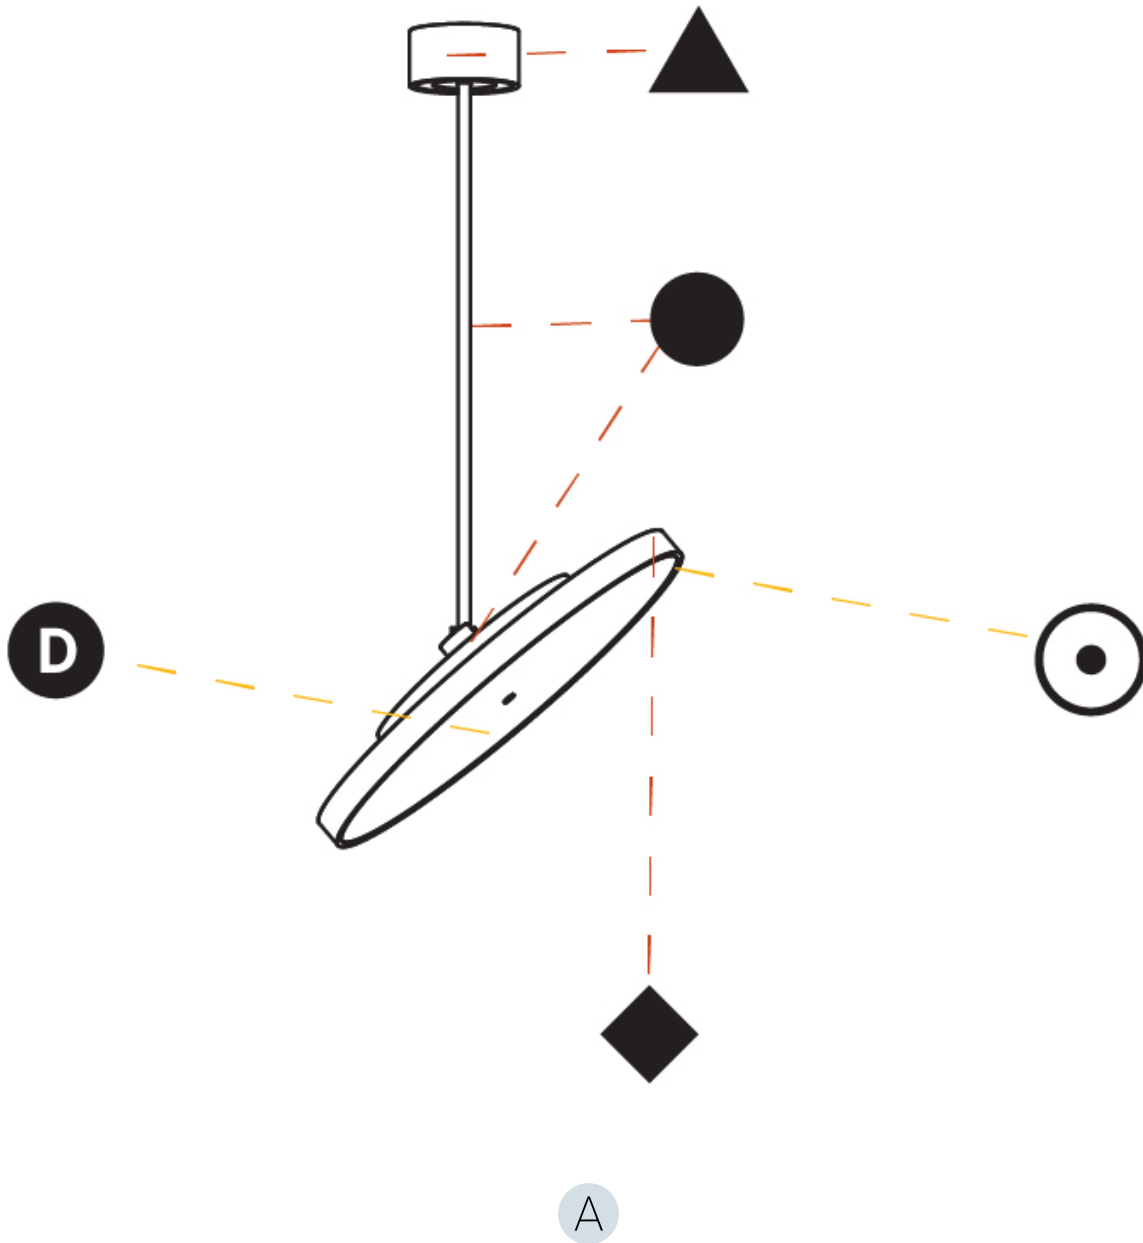

SIGN DIVA FLEX SUSPENSION

A30855-

PROJECT
TYPE
SPECIFIER
QUANTITY
DATE